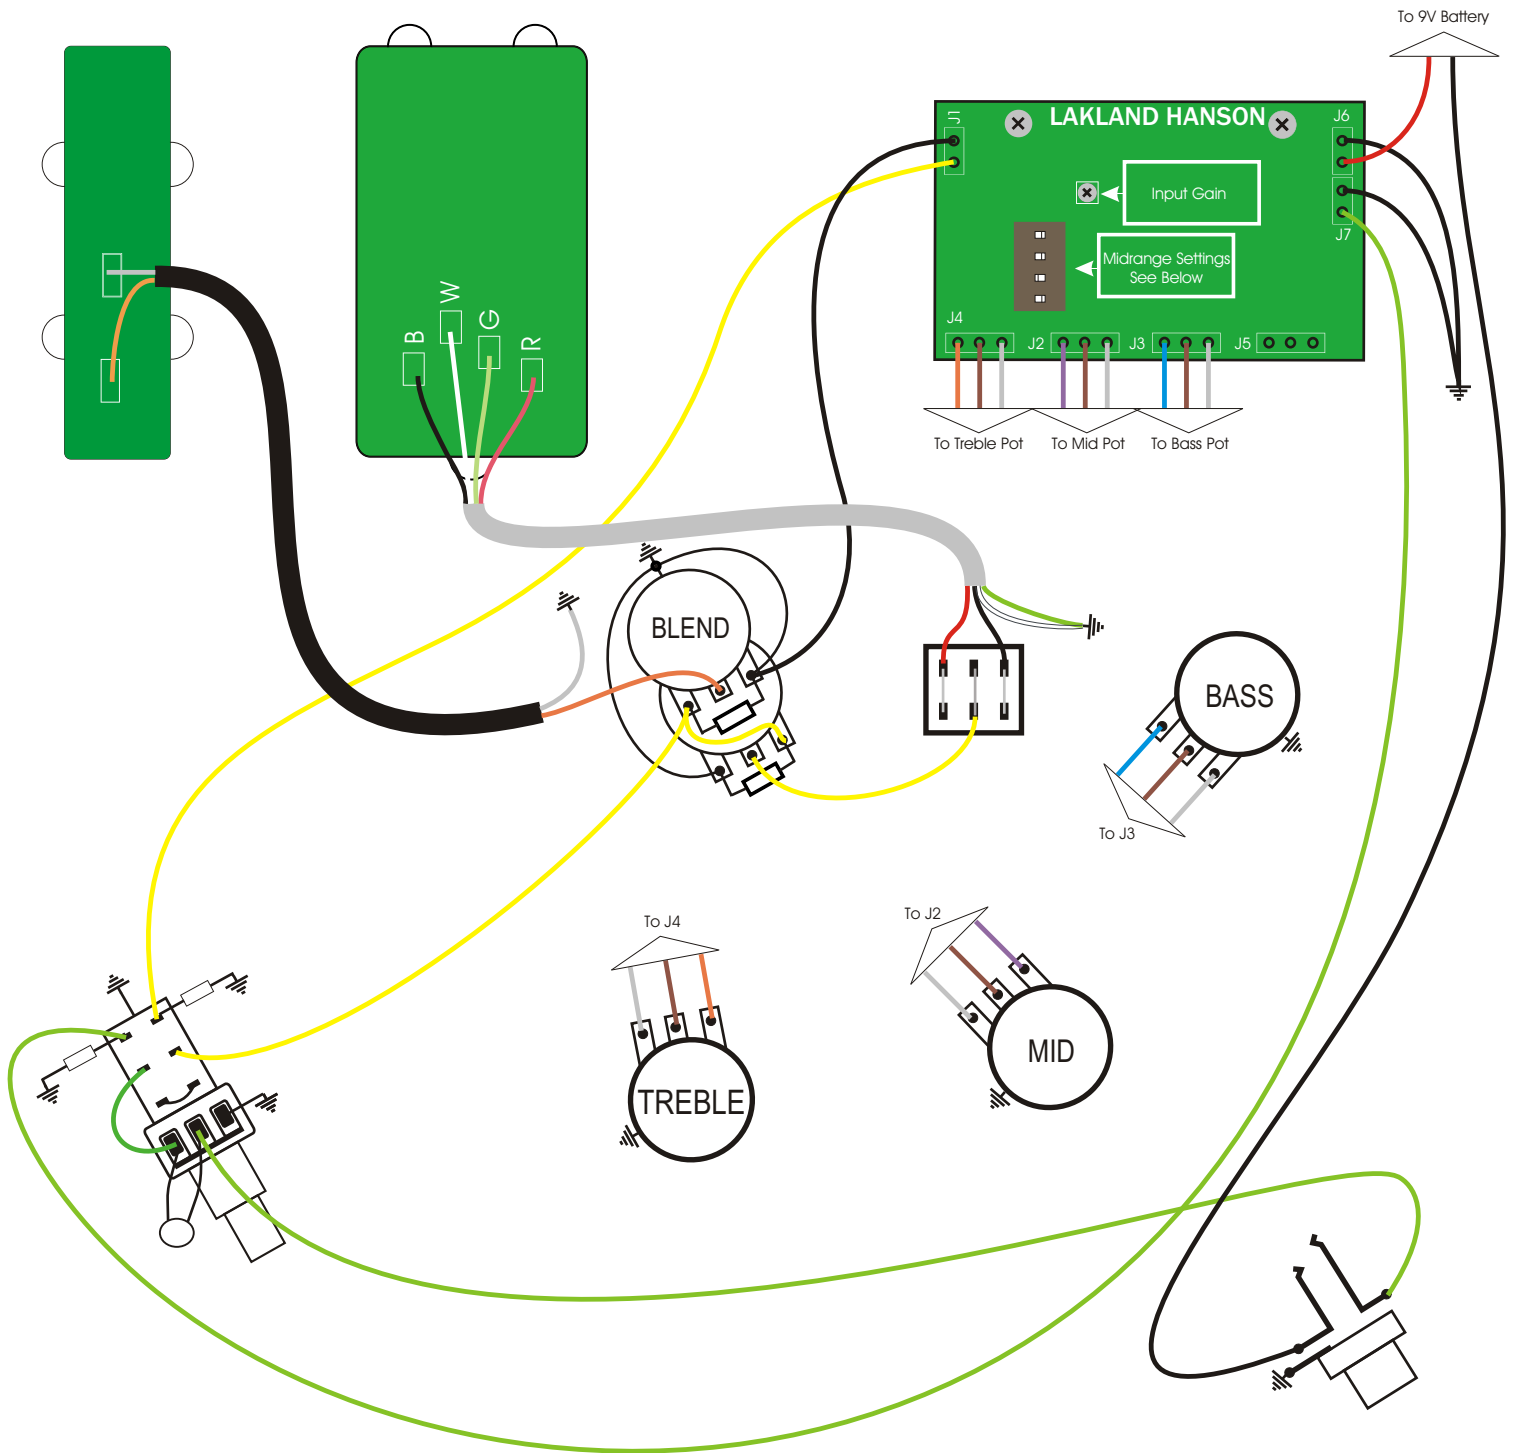

# LÄKLAND LH-3 Wiring Diagram

LH-3 Preamp with Volume, Blend, Treble, Mid & Bass Controls and Rear Pickup Coil Selector Switch with internally selectable Mid Frequency Switch.

**LÄKLAND**  
LH-3 Midrange Freq. Selections  
For more selections visit  
[www.lakland.com](http://www.lakland.com)